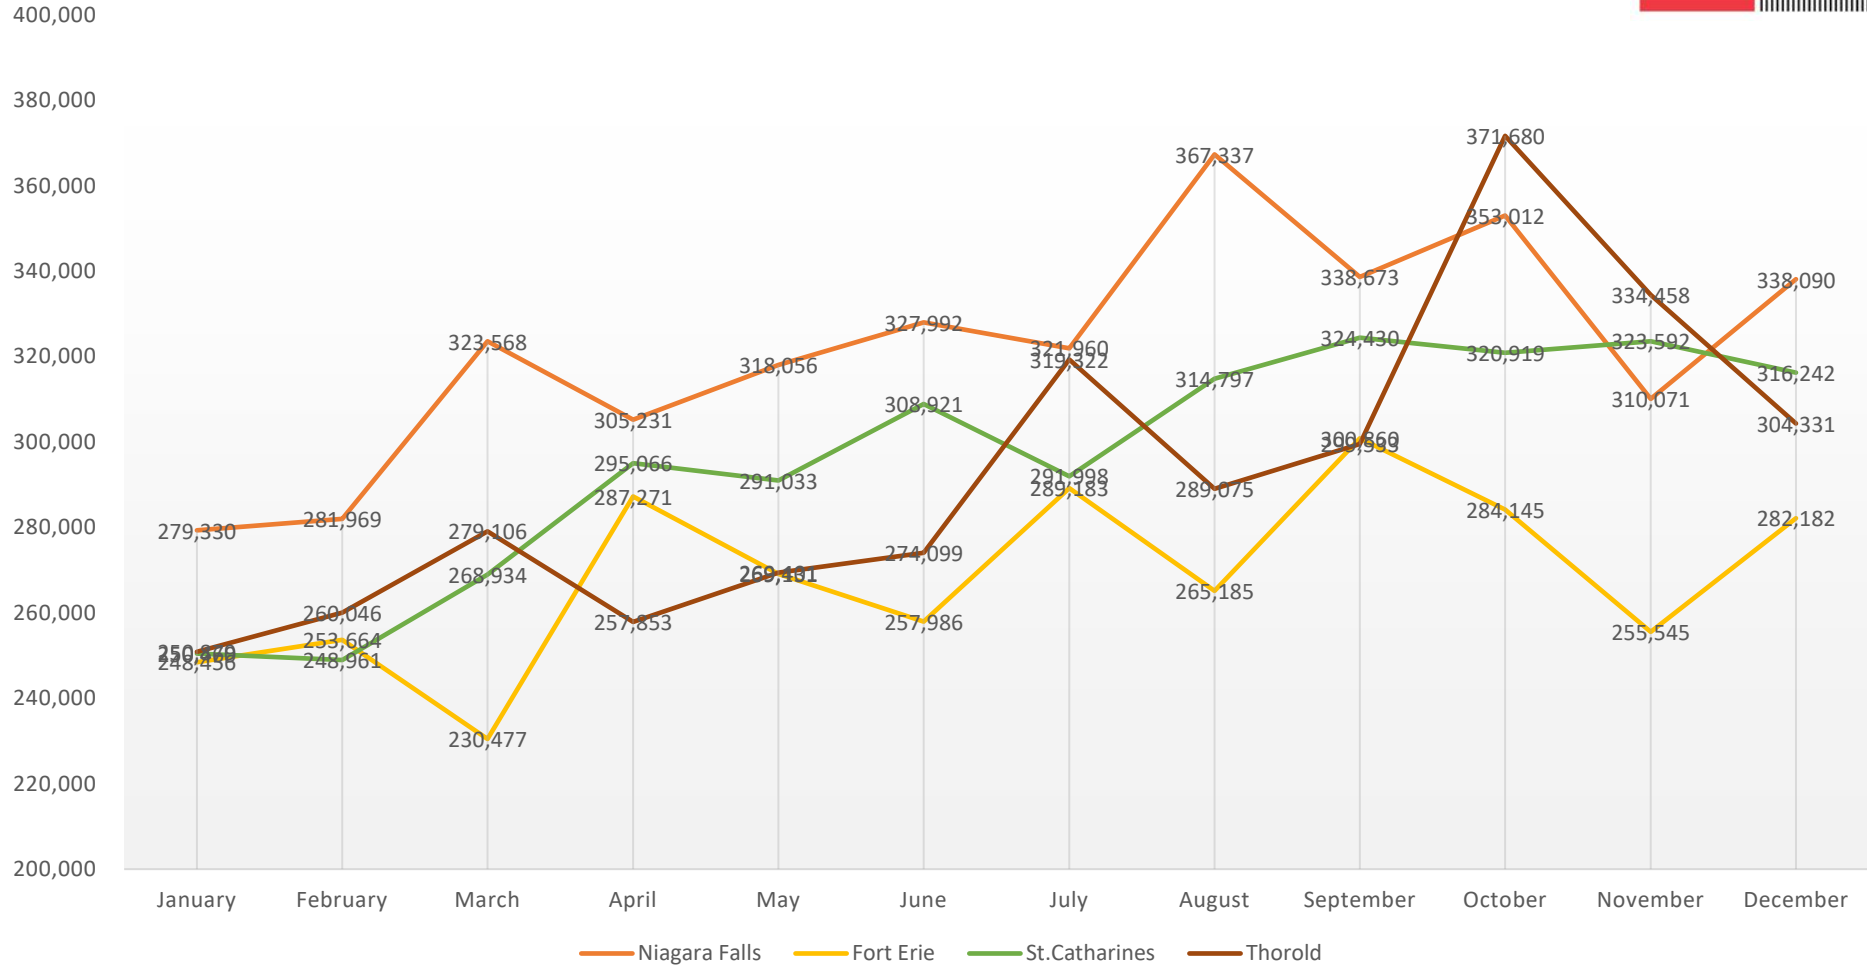

Residential Average Sales Price Past 12 Months

Residential Average Sales Price Past 12 Months

Residential Average Sales Price Past 12 Months