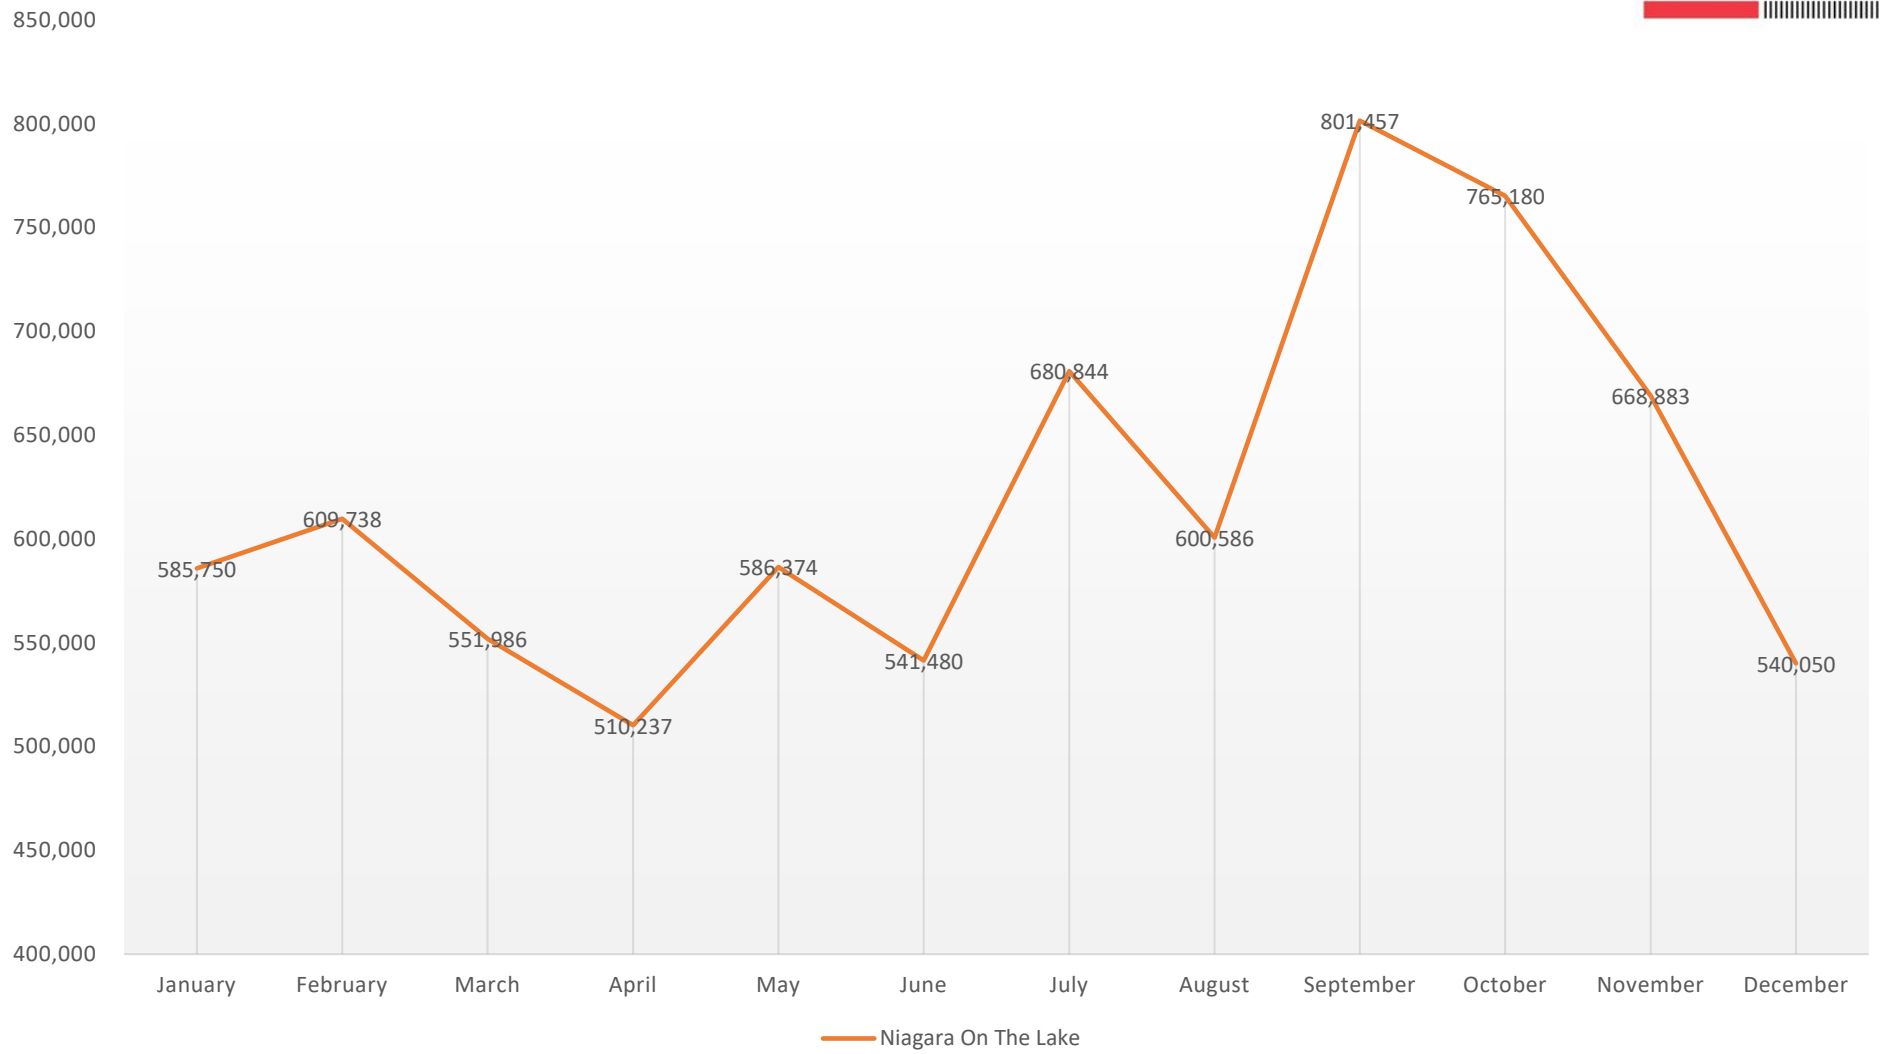

Residential Average Sales Price Past 12 Months

Residential Average Sales Price Past 12 Months

Residential Average Sales Price Past 12 Months